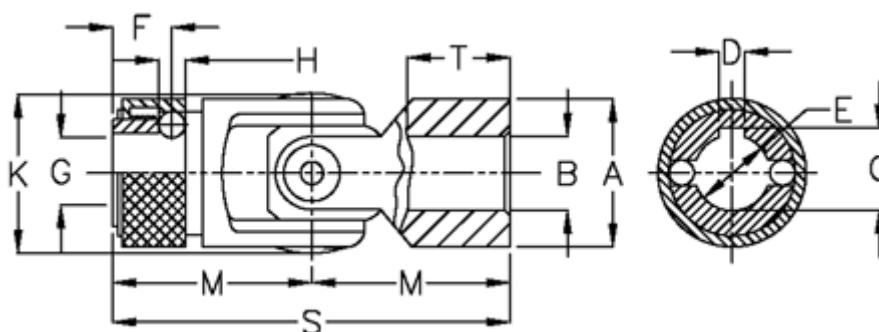

Data Sheet

Article number: 07750423

Description: Cross joint w/slide bearing
W/rapid change coupling, 0.750.423

Measures

A	= 50	K	= 52.5
B H7	= 25	M	= 66
C	= 26.7	MD max N m	= 290
D	= 8	s	= 132
E	= 25	T	= 40
F	= 20.5		
G	= 23.0		
H	= 10.00		